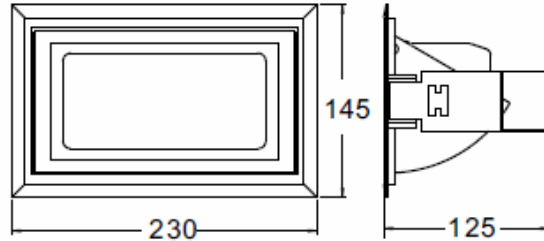

Forma LED Shoplight 28w

RF.1059

Downlight - Accent

Benefits

- Low energy consumption with high output
- 28w comparable to 70w Metal Halide
- Remote driver supplied with plug & lead
- No flickering, fading and lamp replacements needed
- Up to 65% saving compared to Metal Halide
- Aluminium body with excellent heat dispersal
- Frosted diffuser transmits with 97% efficiency
- Reduced heat output up to 175 °C per unit

Uses:

- Showrooms
- Retail
- Commercial
- 24/7 Convenience stores
- Hospitality
- Office public areas
- Display windows

Specifications

Input:	240-260AC	Beam Angle:	120°
Power:	28w	Dimmable:	No
Lumens:	2,600	Lifetime:	30,000 hours
CRI:	>80 (Ra)	Connector:	Aust. 3 Pin Plug
LED Module:	Samsung	Comparison:	70w Metal Halide
IP Rating:	IP20	Warranty:	2 Year
Cut Out:	220mm x 135mm	Weight:	1.9 Kg

Details

Colour Temp:	3000K	4000K	6000K
Lens/Diffuser:	Frosted	Body:	White
Retro-fit Uses:	Retail	Showroom	Window Display
Approvals:	SAA	C-Tick	CE
			RoHS

This product should not be used fully enclosed. The inability to dissipate heat could result in premature failure.

		Order Code			
		3000K	4000K	5000K	6000K
20w	RF.1060.31	RF.1060.41	RF.1060.51	RF.1060.61	
28w	RF.1059.31	RF.1059.41	RF.1059.51	RF.1059.61	
38w	RF.1058.31	RF.1058.41	RF.1058.51	RF.1058.61